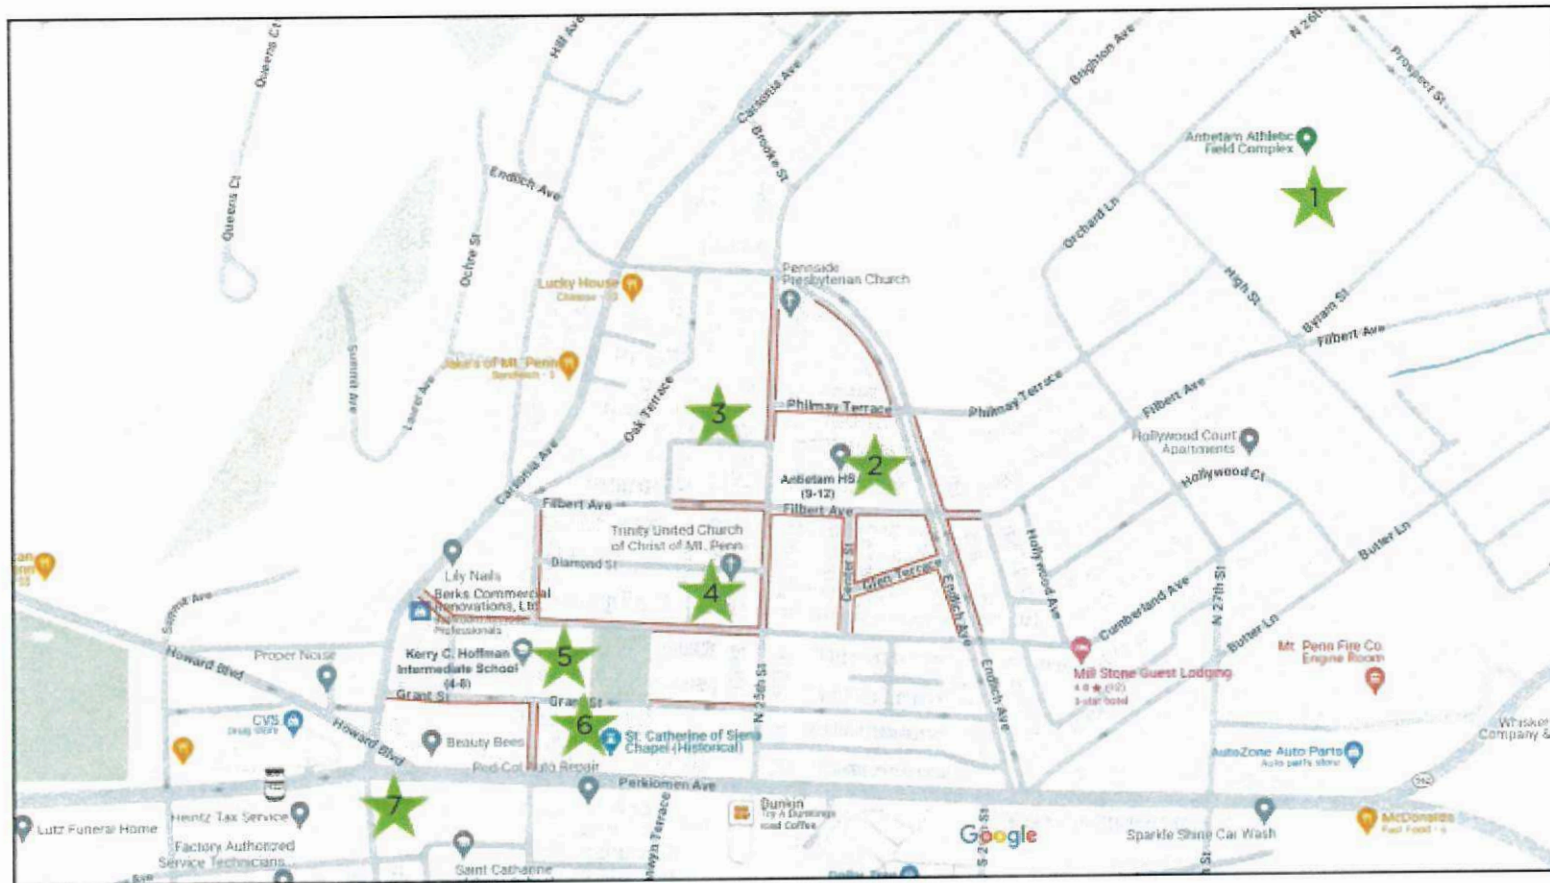

Anyone who doesn't have appropriate permitting to park on the other streets surrounding the schools may be ticketed and/or towed at their own expense.

- ★ 1** ASD - Athletic Fields at High Street and Byram Street (79 on-street parking spaces)
- ★ 2** Annetam High School (9-12) at N. 25th Street and Filbert Street (12 on-street parking spaces and 32 off-street parking spaces)
- ★ 3** Faith Lutheran Church at N. 25th Street and Philmay Terrace (20 off-street parking spaces)
- ★ 4** Trinity U.C.C. at Cumberland Street and N. 25th Street (40 off-street parking spaces)
- ★ 5** Kerry C. Hoffman Intermediate School (4-8) at Cumberland Street and Beech Street (46 on-street parking spaces and 26 off-street parking spaces)
- ★ 6** Leased Lot at Saint Catherine of Siena - Grant Street (16 off-street parking spaces)
- ★ 7** Leased Lot at 23rd Street and Perkiomen Avenue (37 off-street parking spaces)

Red lines indicate Mt. Penn Borough residential parking program permit parking only. Students and staff are advised not to park in these areas.