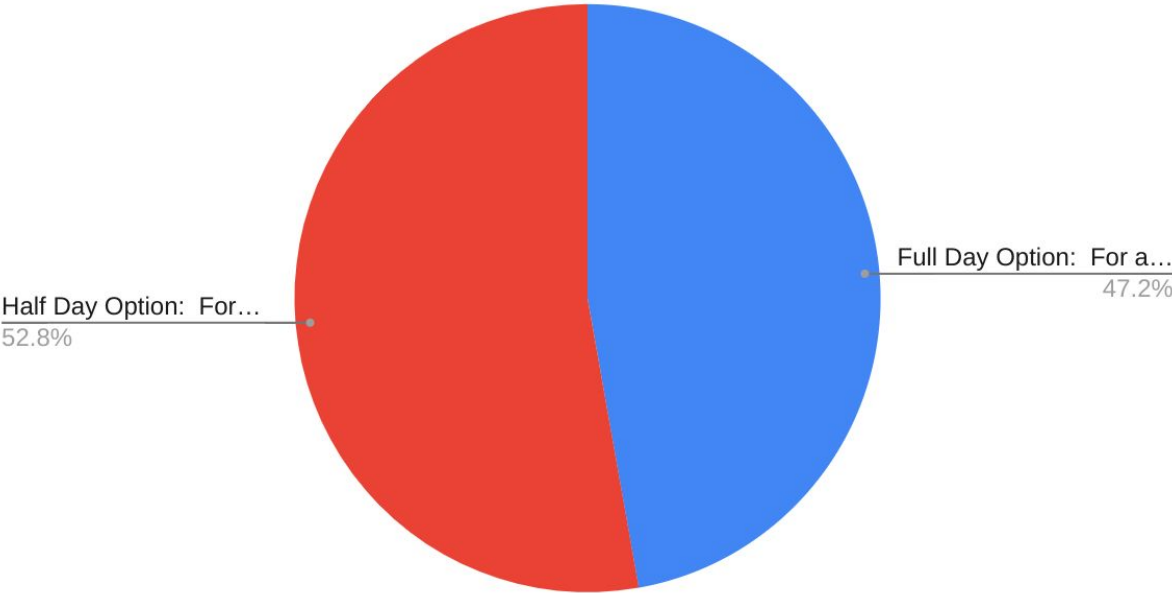

Total Responses: 591 (Includes both English and Spanish Version Spreadsheet Data)

Please Identify Yourself

Please indicate how you would like the Antietam School District to open their schools.

Remember: There is Skewing Going On...

Normal Opening: 126 Votes

Hybrid: 237 Votes

Virtual: 228 Votes

For "Hybrid Mode", we would split the entire K-12 student body into two groups, for example- Group A and Group B- so that...

Remember: There is Skewing Going On...