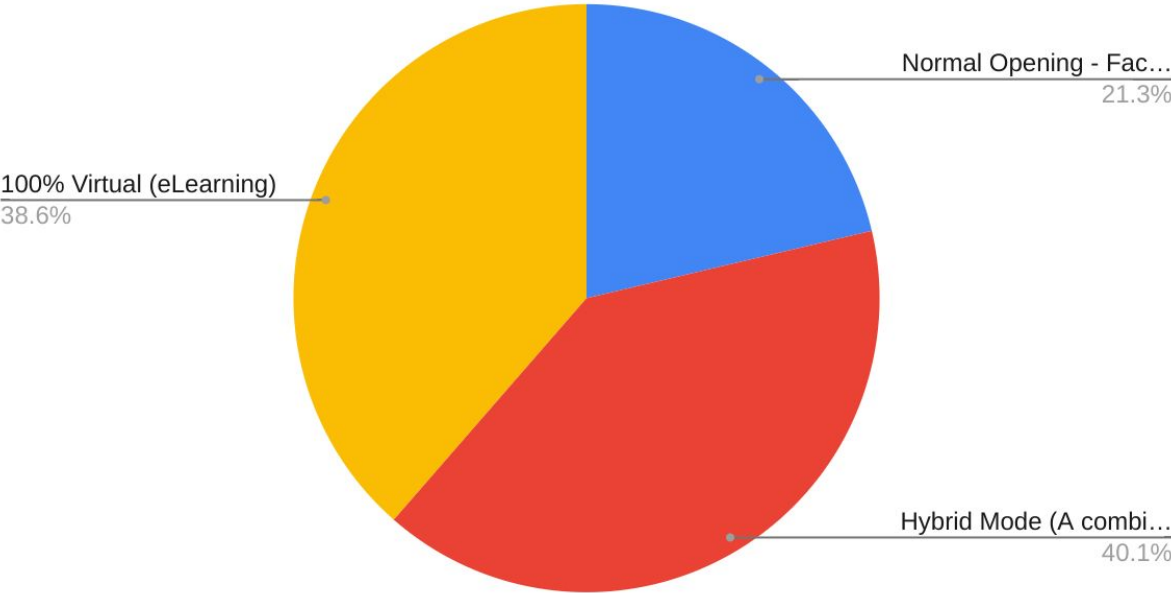

Please indicate how you would like the Antietam School District to open their schools.

Remember: There is Skewing Going On...

Normal Opening: 126 Votes

Hybrid: 237 Votes

Virtual: 228 Votes