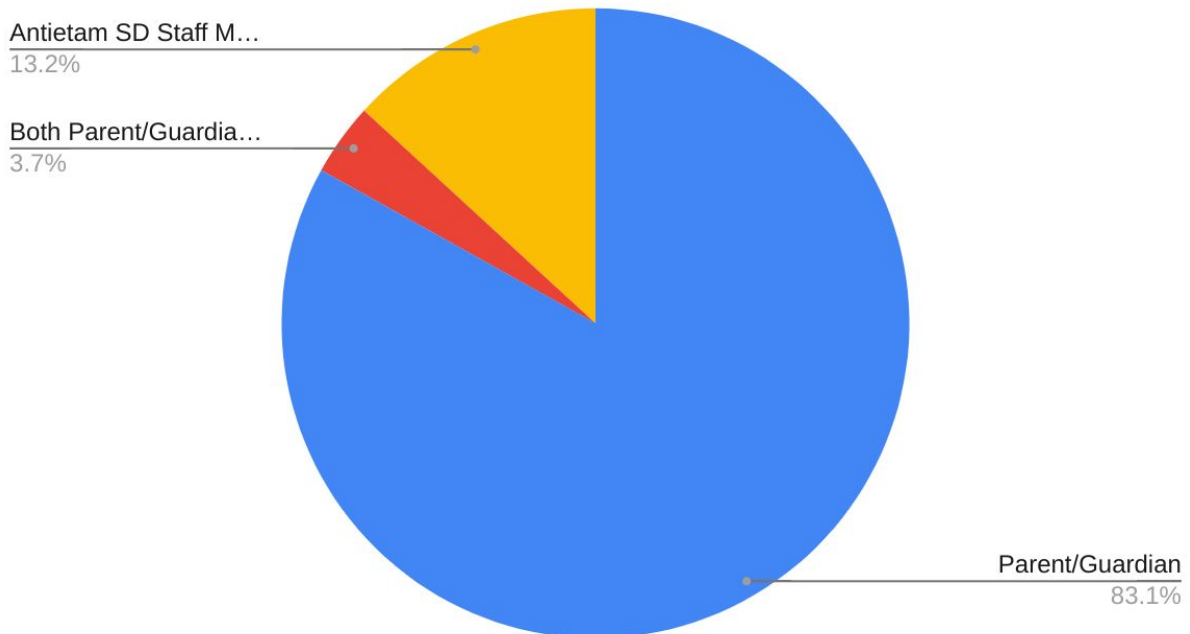

Antietam Community Survey Data

July 24, 2020

Hello Antietam! For those of you who took the time to complete the survey, we greatly appreciate your feedback. The survey is now closed. There's definitely some skewing of the data in these charts. We didn't delete any of the responses, but some parents/staff completed it more than once. Some of the people that completed the survey didn't properly identify themselves by first and last name. We also believe that some of the responses are from people who are not parents, guardians, or staff members of the Antietam community.

Total Responses: 591 (Includes both English and Spanish Version Spreadsheet Data)

Please Identify Yourself